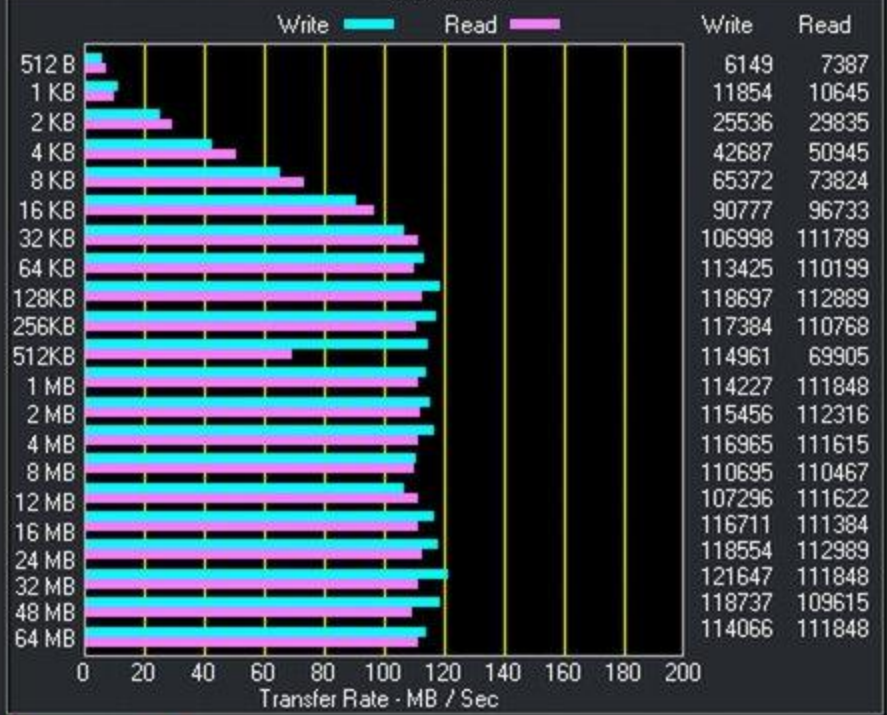

Test Results

ATTO Disk Benchmark v3.05
www.attotech.com